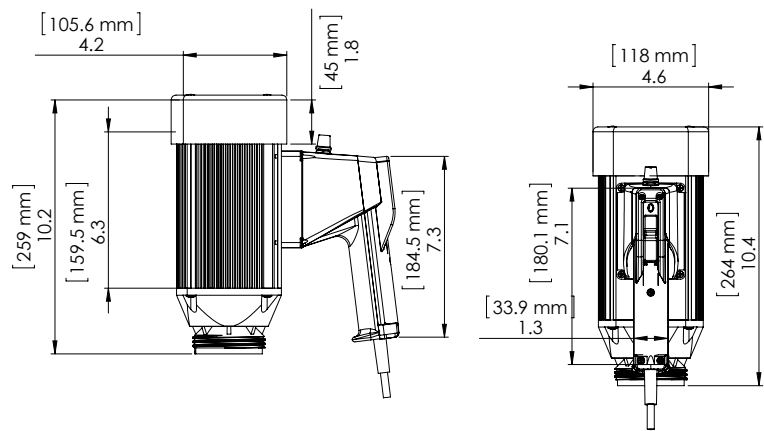

Drum Pump Motors | Electric

SP-ENC SERIES

Technical Specifications

MODEL	ENCLOSURE	CERTIFICATION	POWER	WATT	V.S.D.	SHIPPING WT
SP-ENC	TEFC (IP54)	c	110-120V/1/50-60Hz	825	No	12.7 lbs (5,7 kg)
SP-ENC-V	TEFC (IP54)	c	110-120V/1/50-60Hz	825	Yes	12.7 lbs (5,7 kg)
SP-ENC-2	TEFC (IP54)		220-240V/1/50-60Hz	825	No	12.7 lbs (5,7 kg)
SP-ENC-2-V	TEFC (IP54)		220-240V/1/50-60Hz	825	Yes	12.7 lbs (5,7 kg)