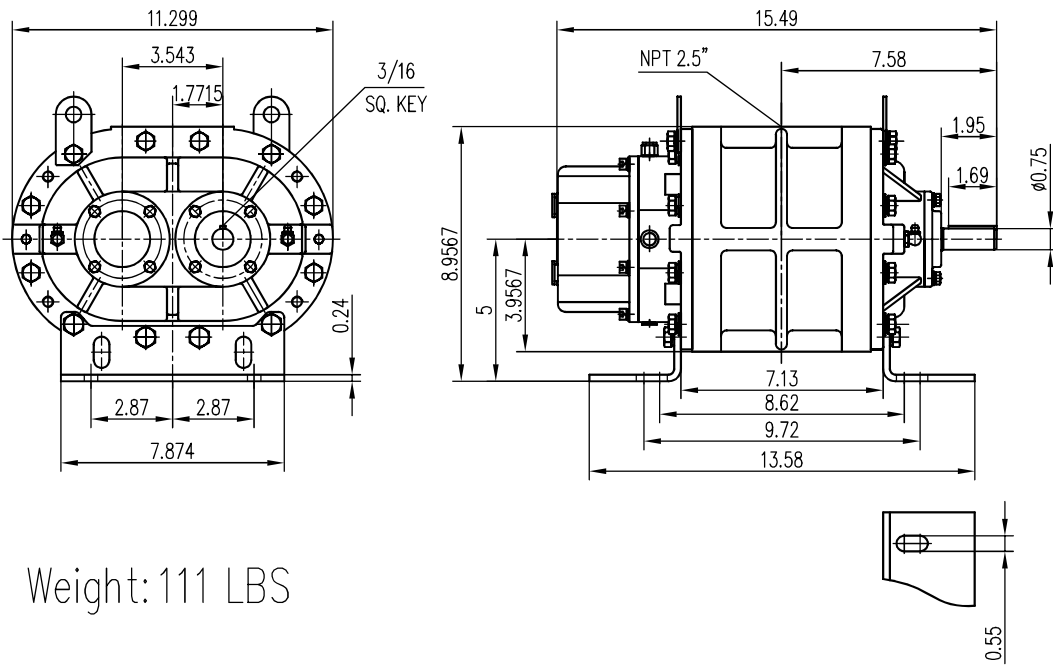

ZZ3L

Vertical Flow Configuration

Unit: inch

Weight: 111 LBS

ZZ3L

Horizontal Flow Configuration

Unit: inch

Weight: 111 LBS