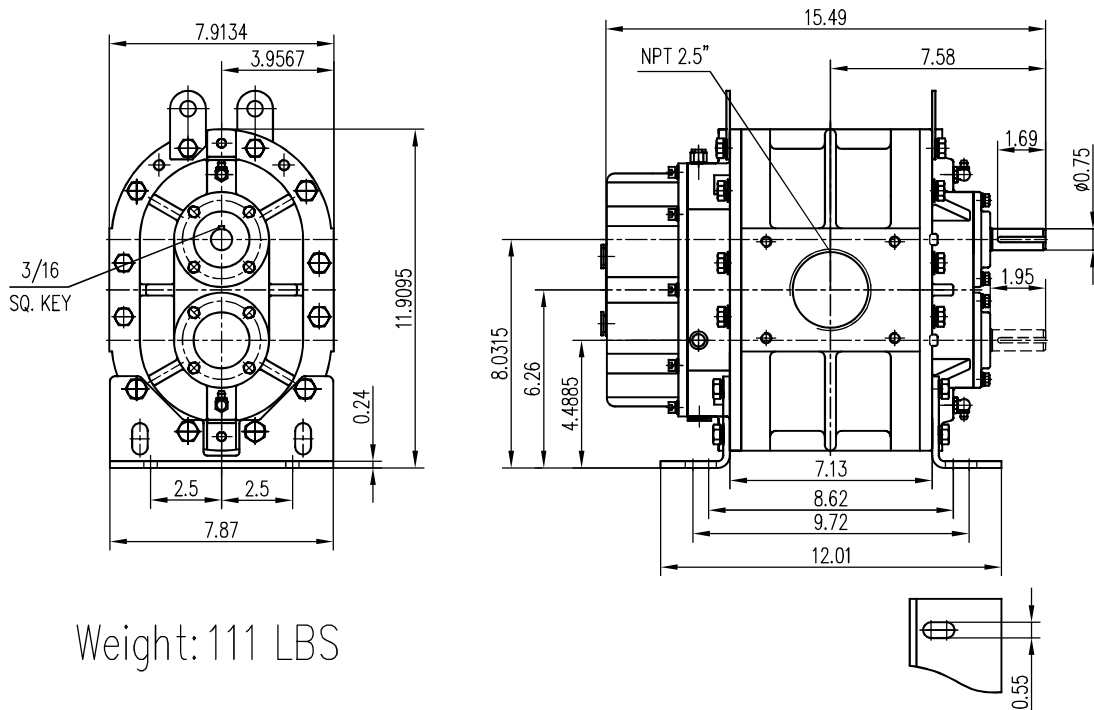

ZZ3L

Vertical Flow Configuration

Unit: inch

Weight: 111 LBS

ZZ3L

Horizontal Flow Configuration

Unit: inch

Weight: 111 LBS