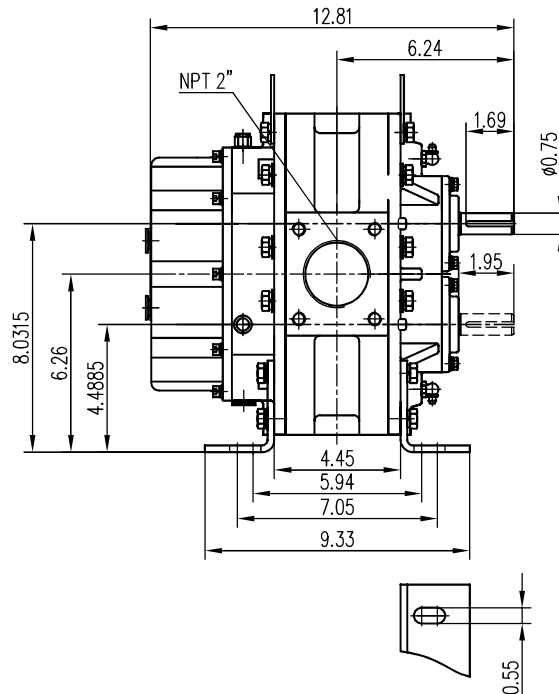

ZZ3M

Vertical Flow Configuration

Unit: inch

Weight: 88 LBS

ZZ3M

Horizontal Flow Configuration

Unit: inch

Weight: 88 LBS