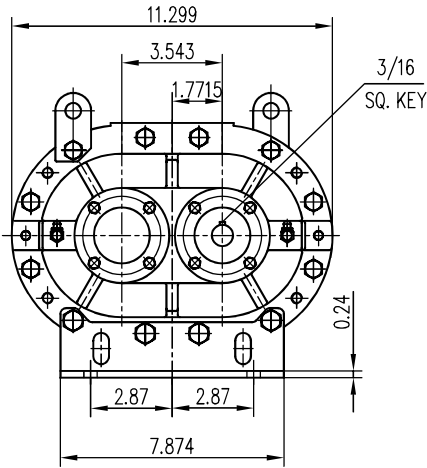

ZZ3M

Vertical Flow Configuration

Unit: inch

Weight: 88 LBS

ZZ3M

Horizontal Flow Configuration

Unit: inch

Weight: 88 LBS