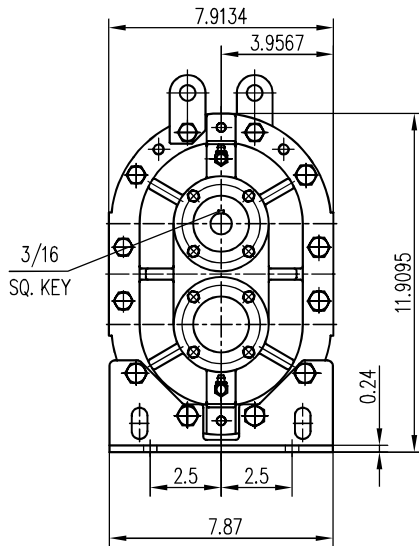

ZZ3M

Vertical Flow Configuration

Unit: inch

Weight: 88 LBS

ZZ3M

Horizontal Flow Configuration

Unit: inch

Weight: 88 LBS