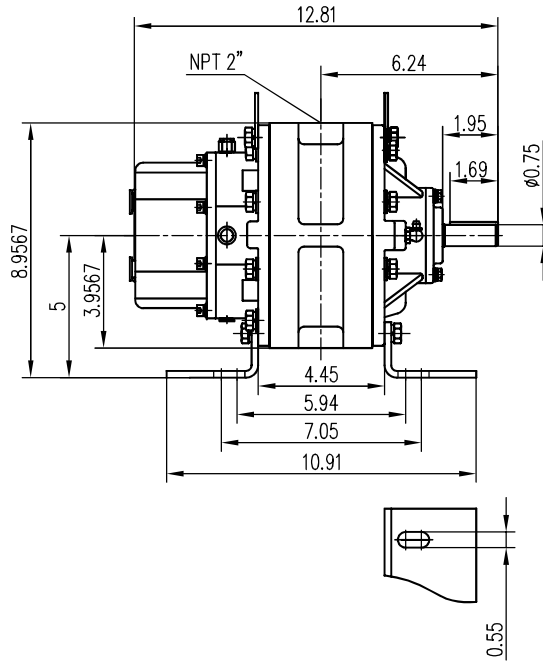

ZZ3M

Vertical Flow Configuration

Unit: inch

Weight: 88 LBS

ZZ3M

Horizontal Flow Configuration

Unit: inch

Weight: 88 LBS