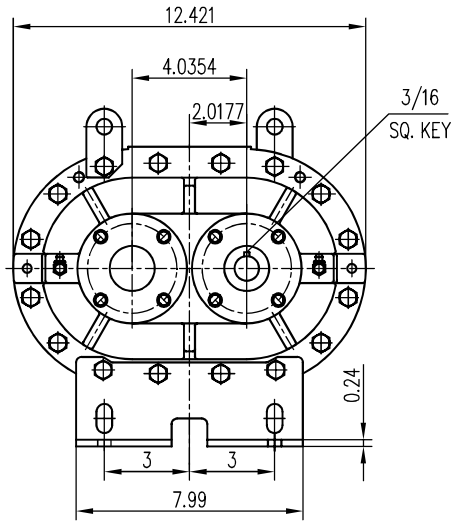

ZZ4L

Vertical Flow Configuration

Unit: inch

Weight: 162 LBS

ZZ4L

Horizontal Flow Configuration

Unit: inch

Weight: 162 LBS