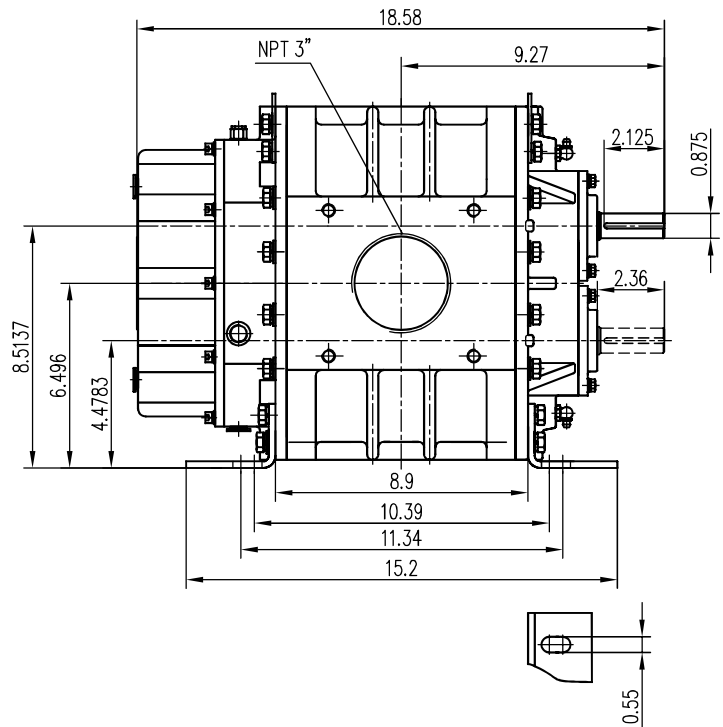

ZZ4L

Vertical Flow Configuration

Unit: inch

Weight: 162 LBS

ZZ4L

Horizontal Flow Configuration

Unit: inch

Weight: 162 LBS