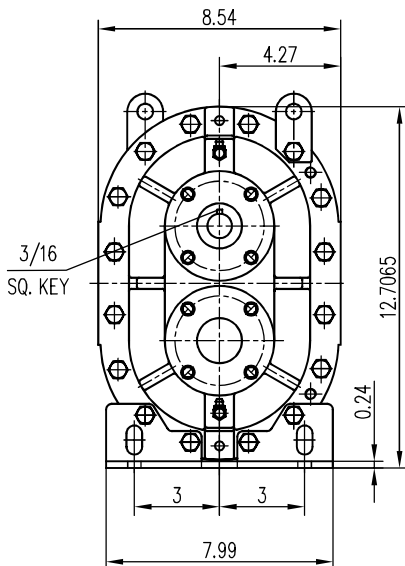

ZZ4L

Vertical Flow Configuration

Unit: inch

Weight: 162 LBS

ZZ4L

Horizontal Flow Configuration

Unit: inch

Weight: 162 LBS