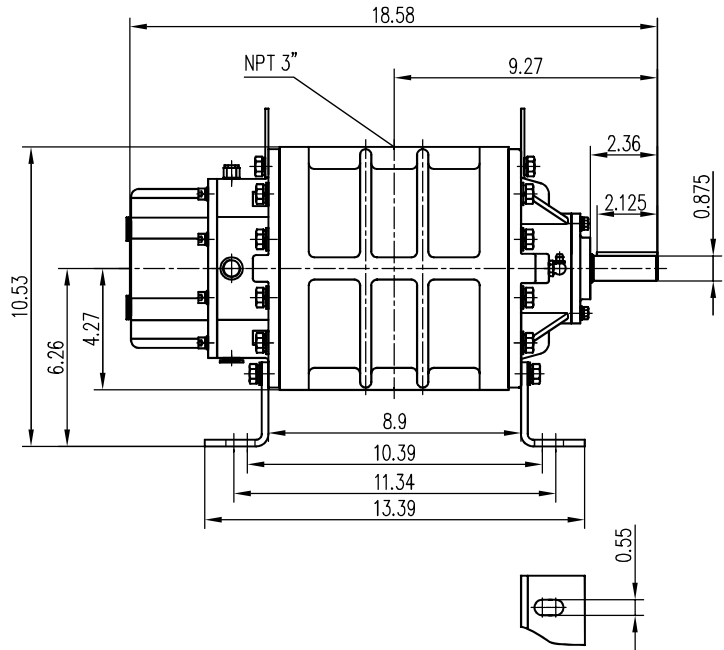

ZZ4L

Vertical Flow Configuration

Unit: inch

Weight: 162 LBS

ZZ4L

Horizontal Flow Configuration

Unit: inch

Weight: 162 LBS