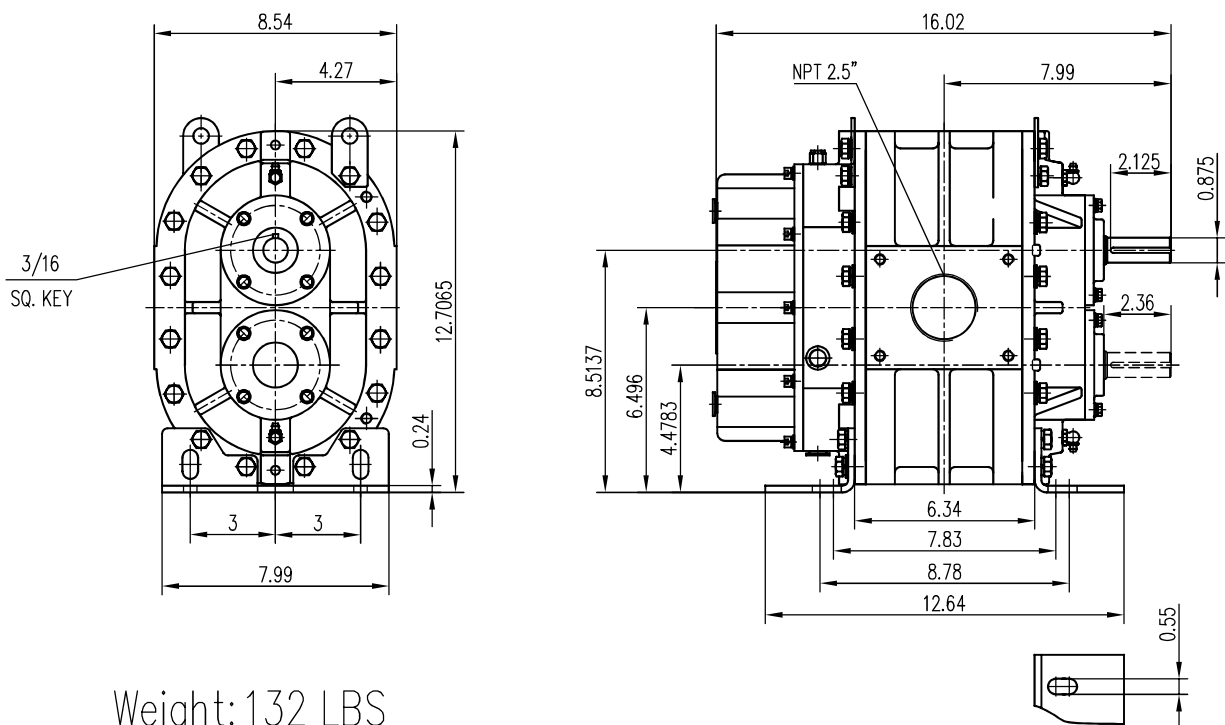

ZZ4M

Vertical Flow Configuration

Unit: inch

Weight: 132 LBS

ZZ4M

Horizontal Flow Configuration

Unit: inch

Weight: 132 LBS