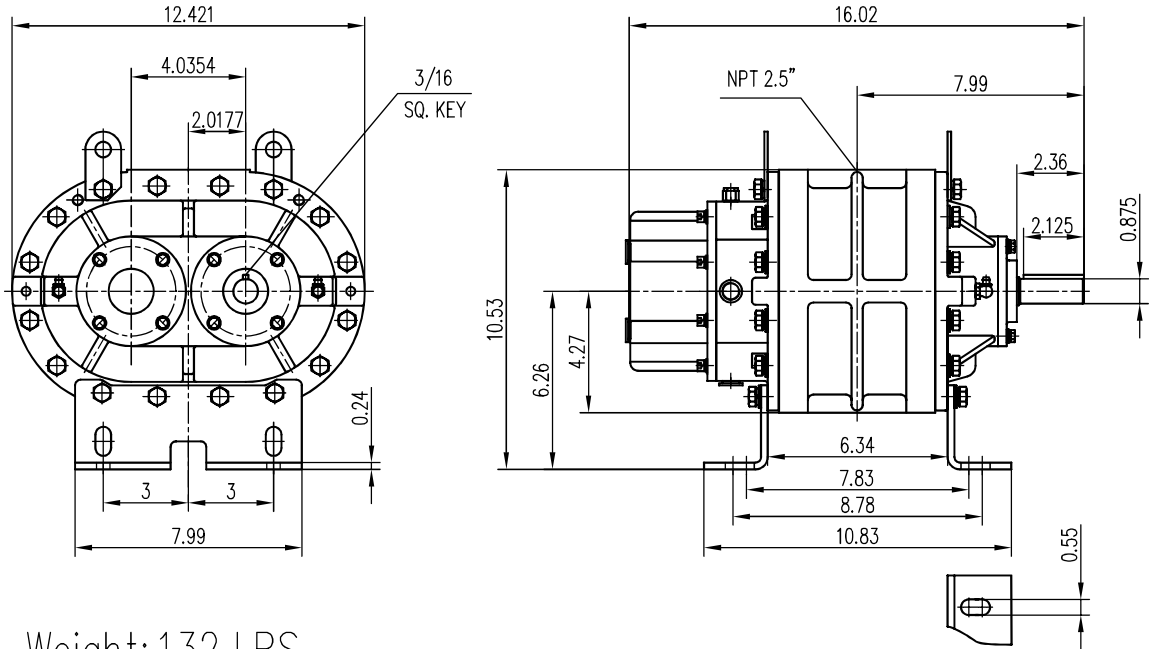

ZZ4M

Vertical Flow Configuration

Unit: inch

Weight: 132 LBS

ZZ4M

Horizontal Flow Configuration

Unit: inch

Weight: 132 LBS