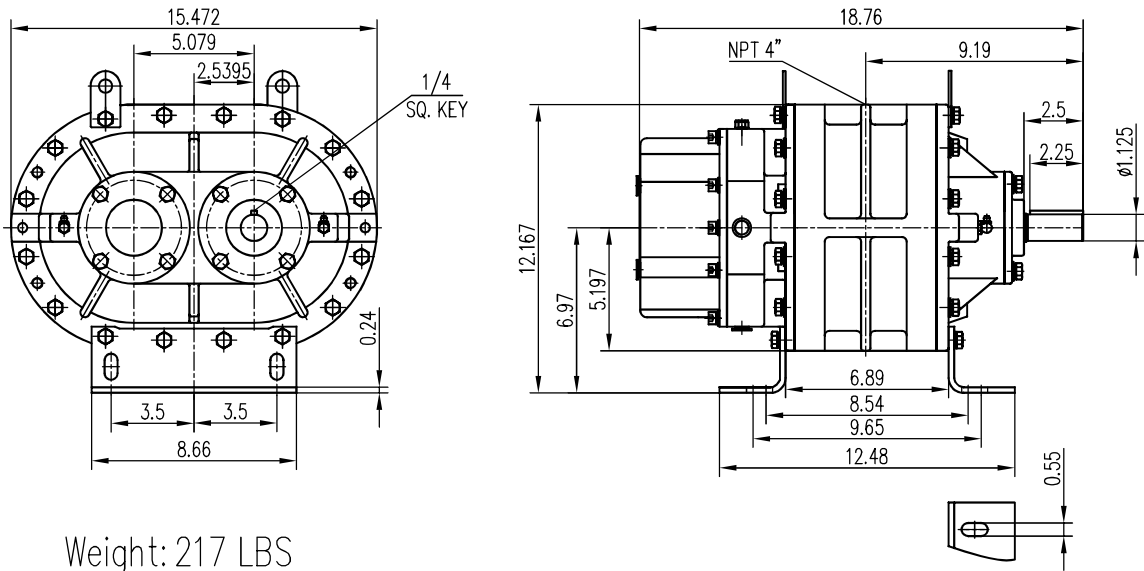

ZZ5M

Vertical Flow Configuration

Unit: inch

ZZ5M

Horizontal Flow Configuration

Unit: inch