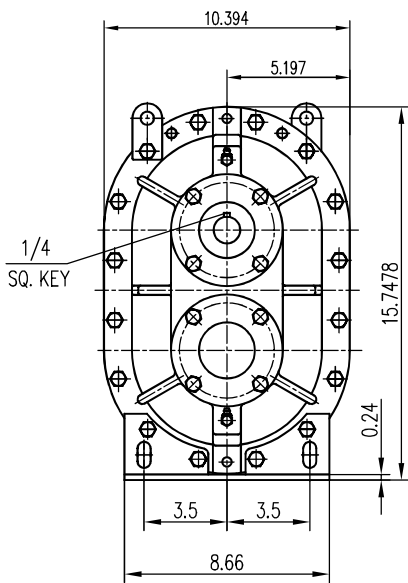

## Vertical Flow Configuration

Unit: inch

Weight: 285 LBS

## Horizontal Flow Configuration

Unit: inch

Weight: 285 LBS