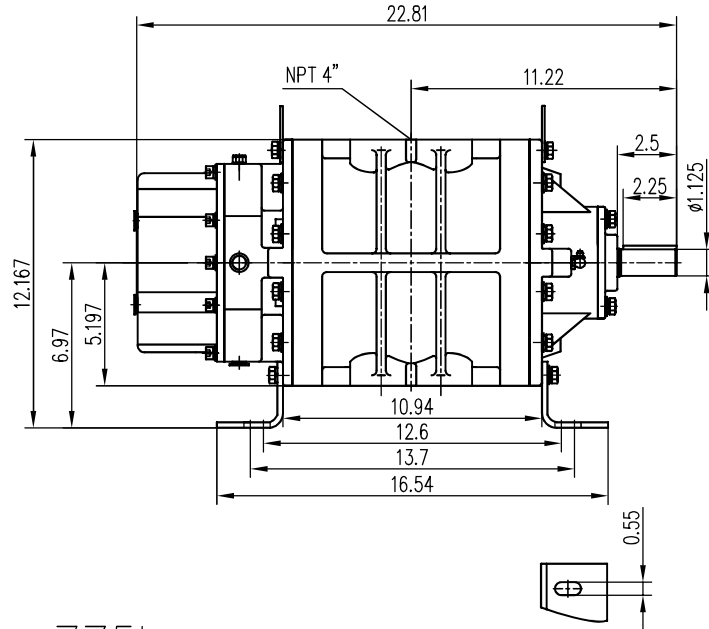

## Vertical Flow Configuration

Unit: inch

Weight: 285 LBS

## Horizontal Flow Configuration

Unit: inch

Weight: 285 LBS