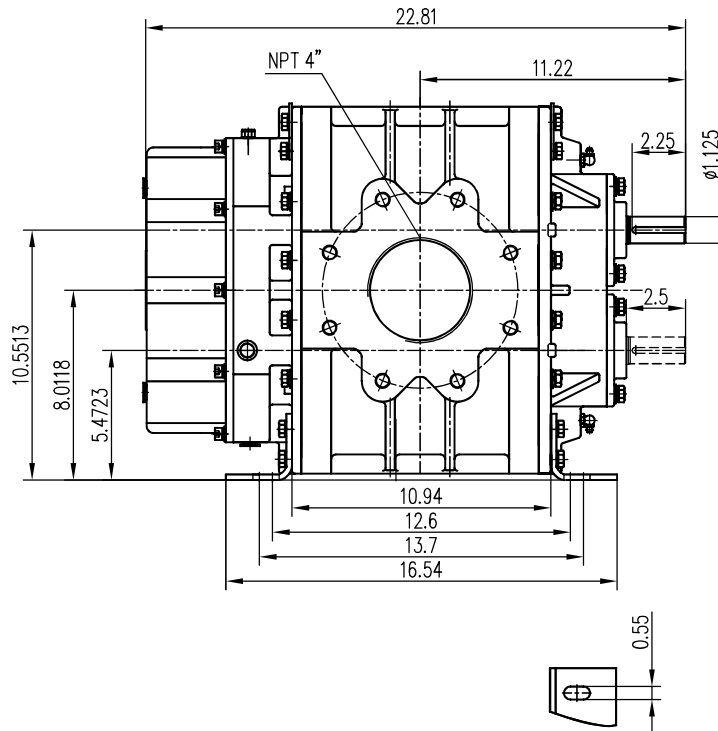

## Vertical Flow Configuration

Unit: inch

Weight: 285 LBS

## Horizontal Flow Configuration

Unit: inch

Weight: 285 LBS