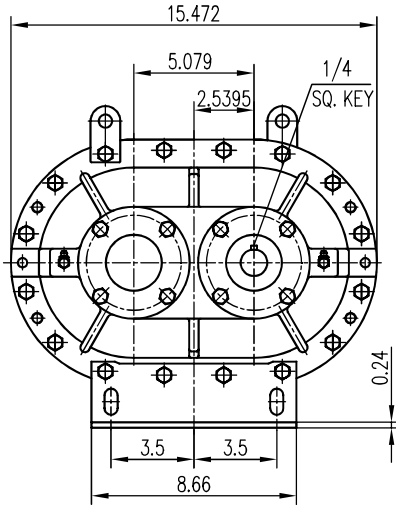

## Vertical Flow Configuration

Unit: inch

Weight: 285 LBS

## Horizontal Flow Configuration

Unit: inch

Weight: 285 LBS